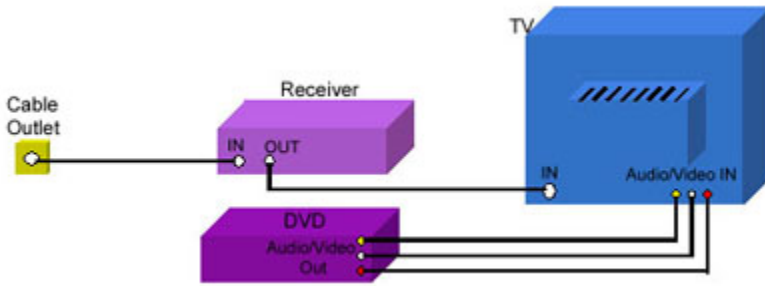

## Connecting your RECEIVER - DVD - TV

---

- Cable from Cable Outlet to IN of Receiver.
- Cable from OUT on Receiver to IN on TV.
- Audio/Video cables from OUT on DVD to IN on TV. (Match colors of cables red to red, yellow to yellow, etc.)